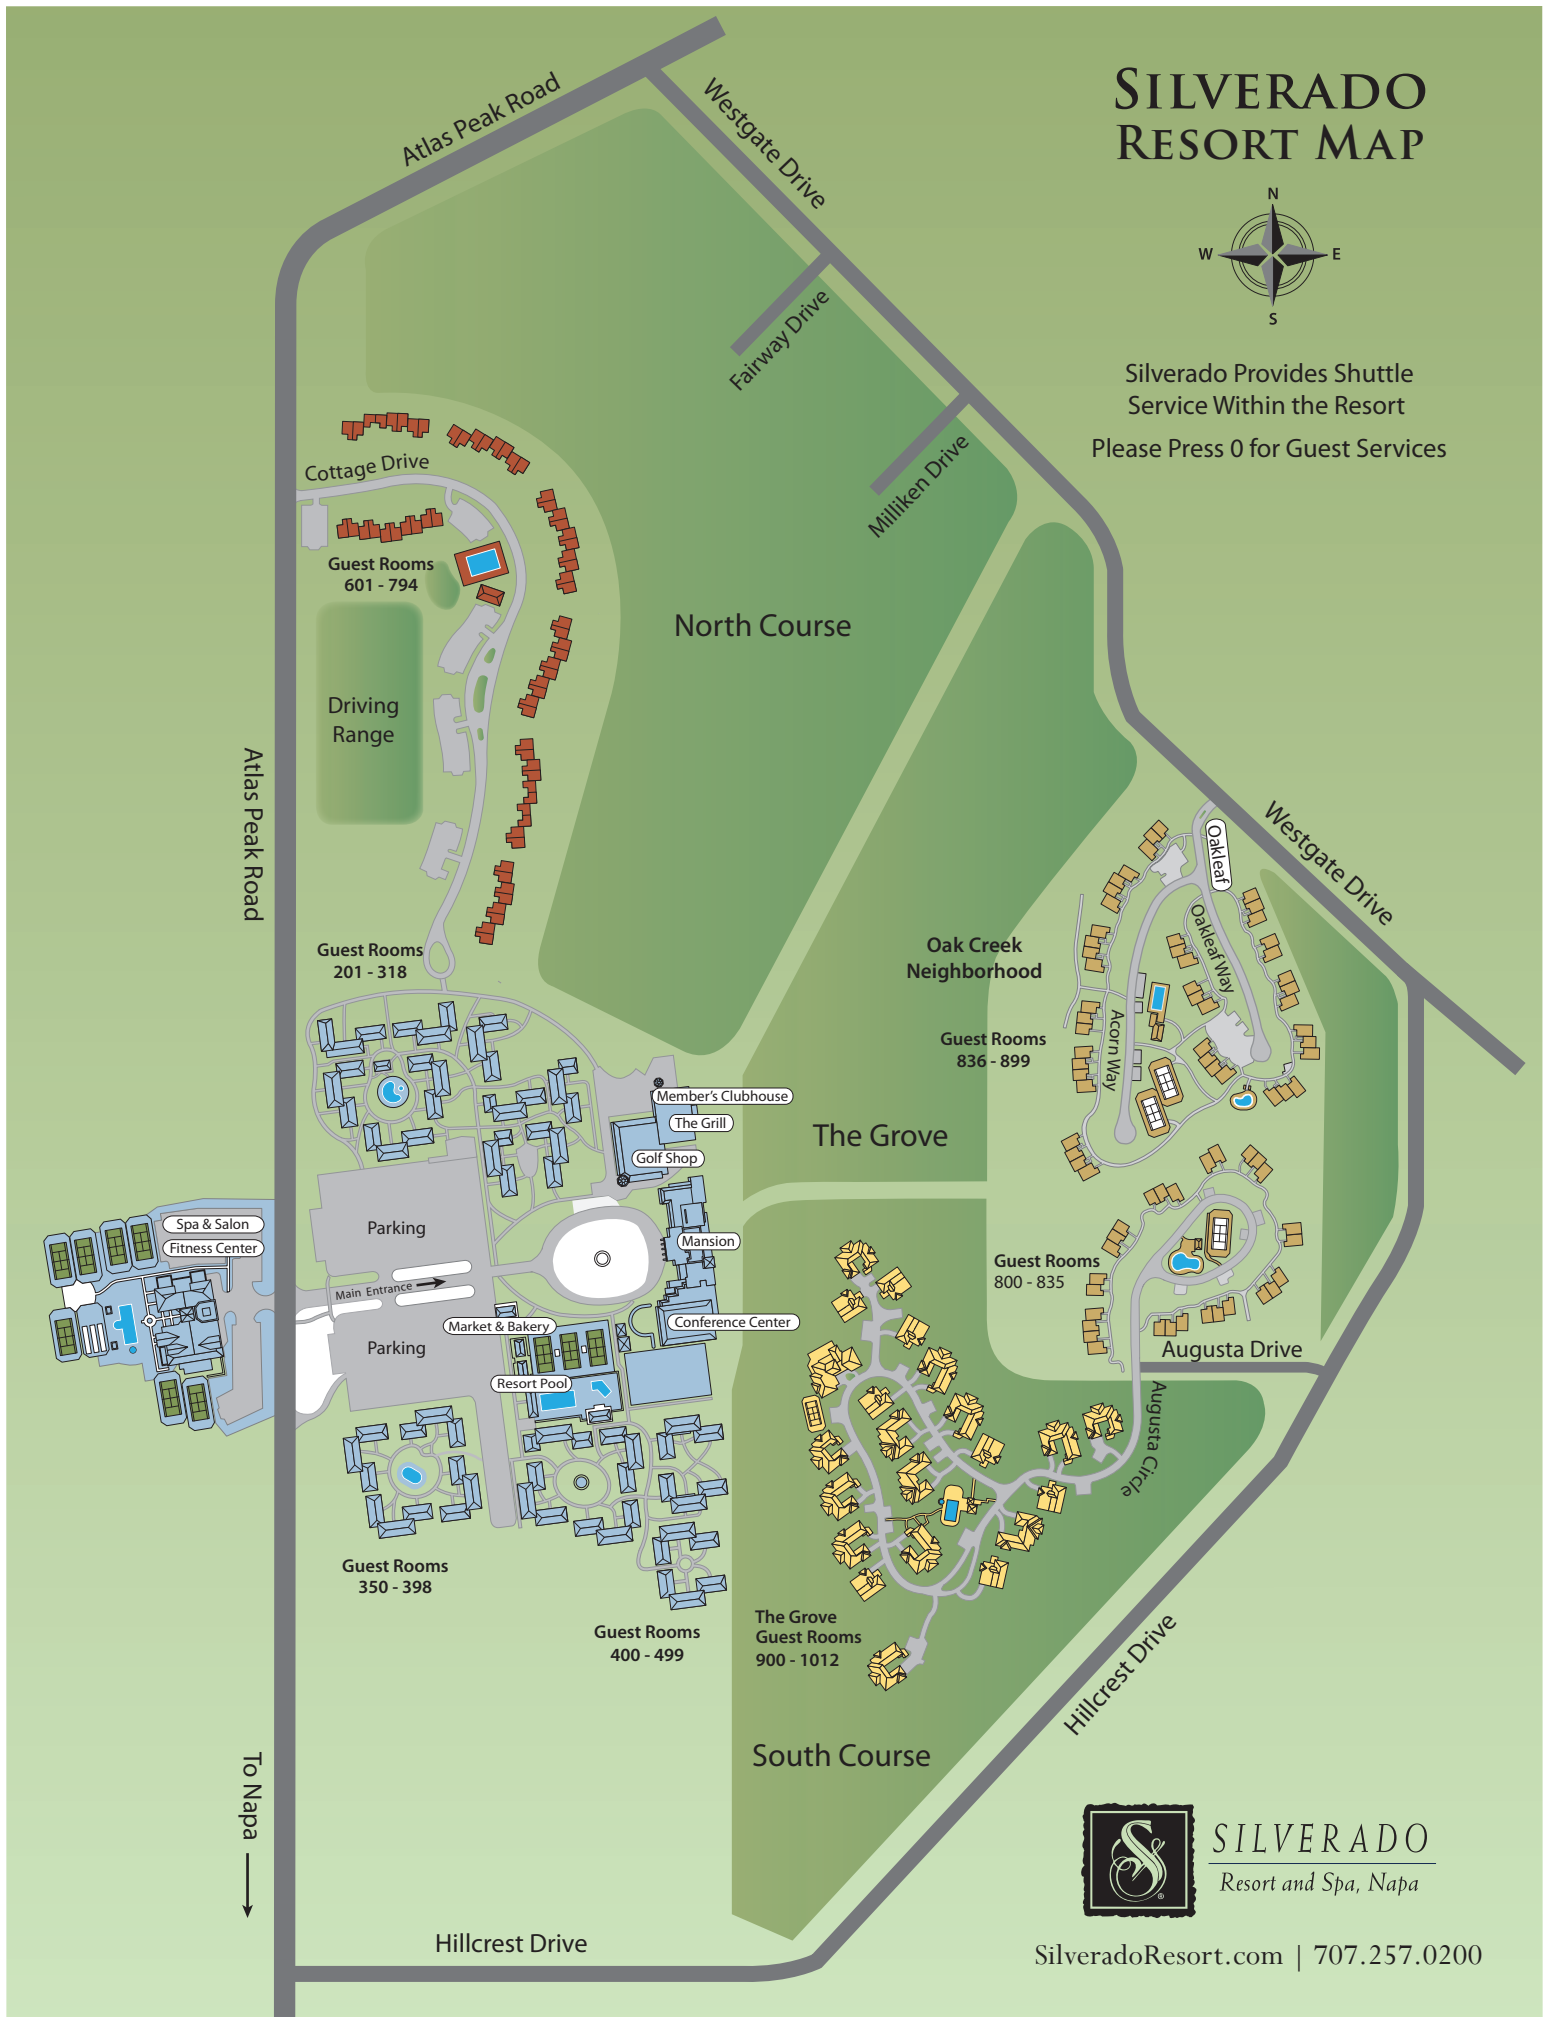

SILVERADO RESORT MAP

Silverado Provides Shuttle
Service Within the Resort
Please Press 0 for Guest Services

SILVERADO
Resort and Spa, Napa

SilveradoResort.com | 707.257.0200